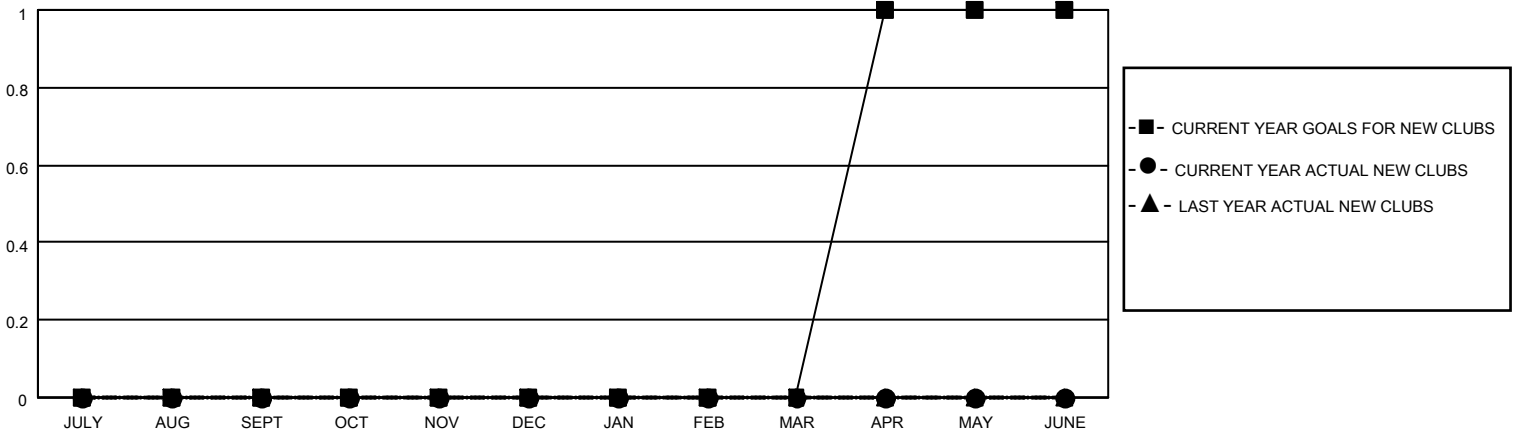

MONTHLY MEMBERSHIP PROGRESS REPORT

LOCATION RUSSIAN FEDERATION

District 123

Results as of: 9/30/2022

Clubs			
RESULTS FOR 2022-2023			
QUARTER	NEW CLUB GOAL	NEW CLUBS	DROPPED CLUBS
JULY/AUG/SEPT	0	0	0
OCT/NOV/DEC	0	0	0
JAN/FEB/MAR	0	0	0
APR/MAY/JUNE	1	0	0

Members			
RESULTS FOR 2022-2023			
QUARTER	MEMBER GROWTH NET GOAL	MEMBER GROWTH ACTUAL	DROPPED MEMBERS ACTUAL (including transfers)
JULY/AUG/SEPT	5	0	0
OCT/NOV/DEC	5	0	0
JAN/FEB/MAR	5	0	0
APR/MAY/JUNE	5	0	0

GOALS AND ACTUAL NEW CLUBS CUMULATIVE